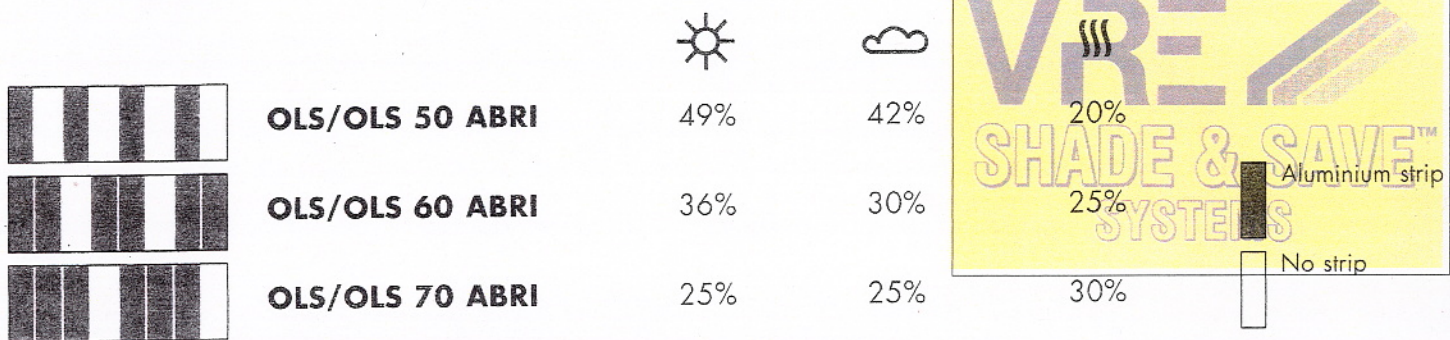

OLS/OLS ABRI

Outdoor shading and weather protection

OLS and OLS ABRI are outside screens that protect the crop and control the climate. During the day the screen's open structure provides solar reflection and cooling – reducing plant temperature. At night it helps reduce radiated heat loss from the plants.

OLS is for rolling applications and OLS ABRI is for moveable hanging systems.

- ☀ = Light transmission in sunlight
- ☁ = Light transmission when overcast
- ☺ = Energy saving

Warranty: 5 years under all types of greenhouse covering and 3 years with outdoor use, see Svensson's limited warranty for all terms, conditions and exclusions in writing.